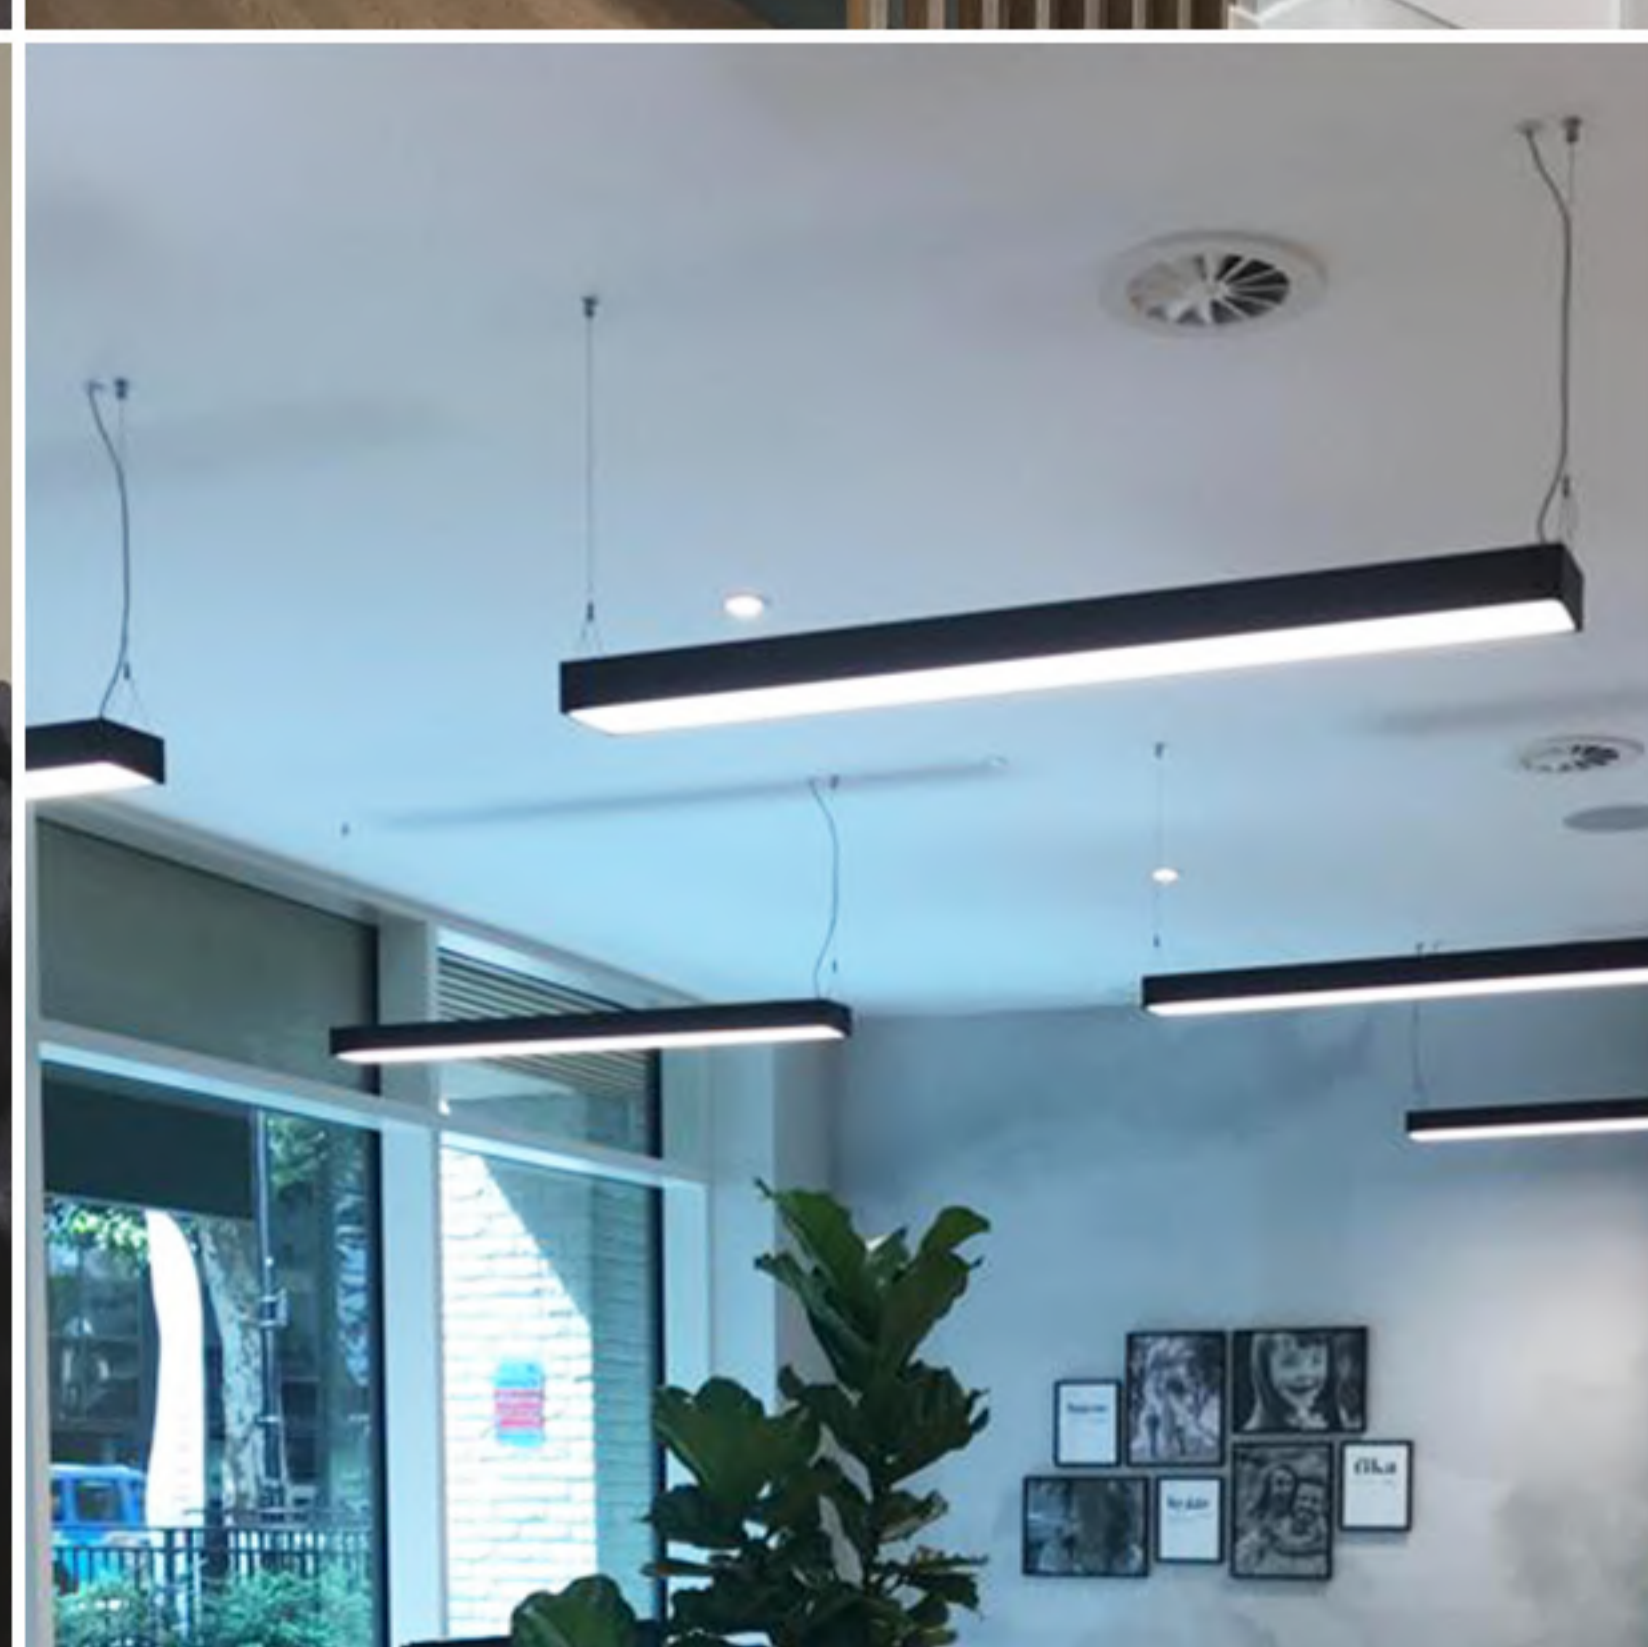

apex
creative office interiors

01582 492434

www.apex-office.com

info@apex-office.com